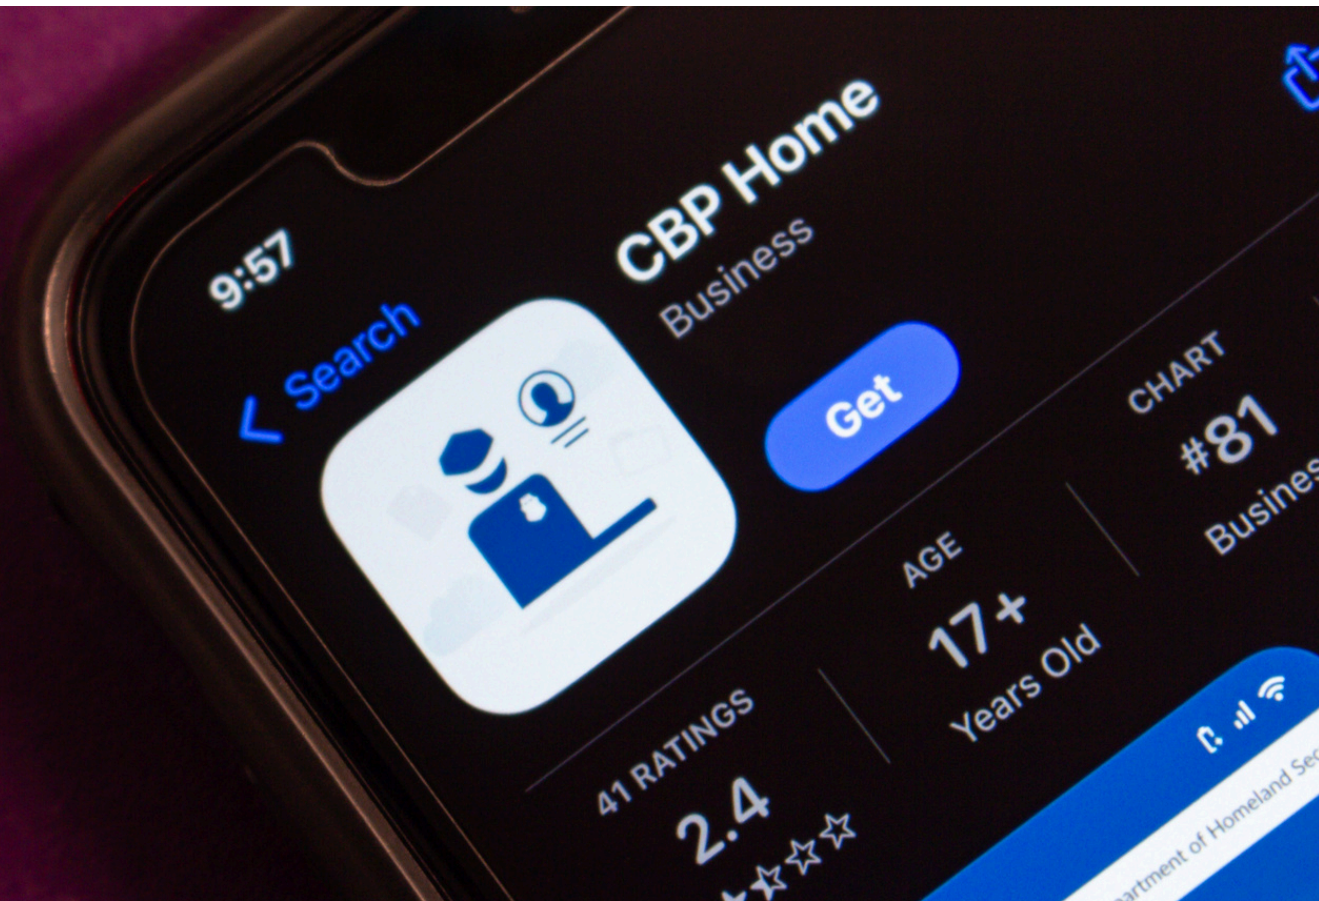

MOVING THROUGH AIRPORTS QUICKLY DURING PEAK TRAVEL SEASONS

In today's enhanced enforcement environment, having an immediate alert system when encounters go wrong can be the difference between quick resolution and extended detention. **Safely Arrived** (safelyarrived.com) creates an automated safety net specifically designed for high-risk travel situations.